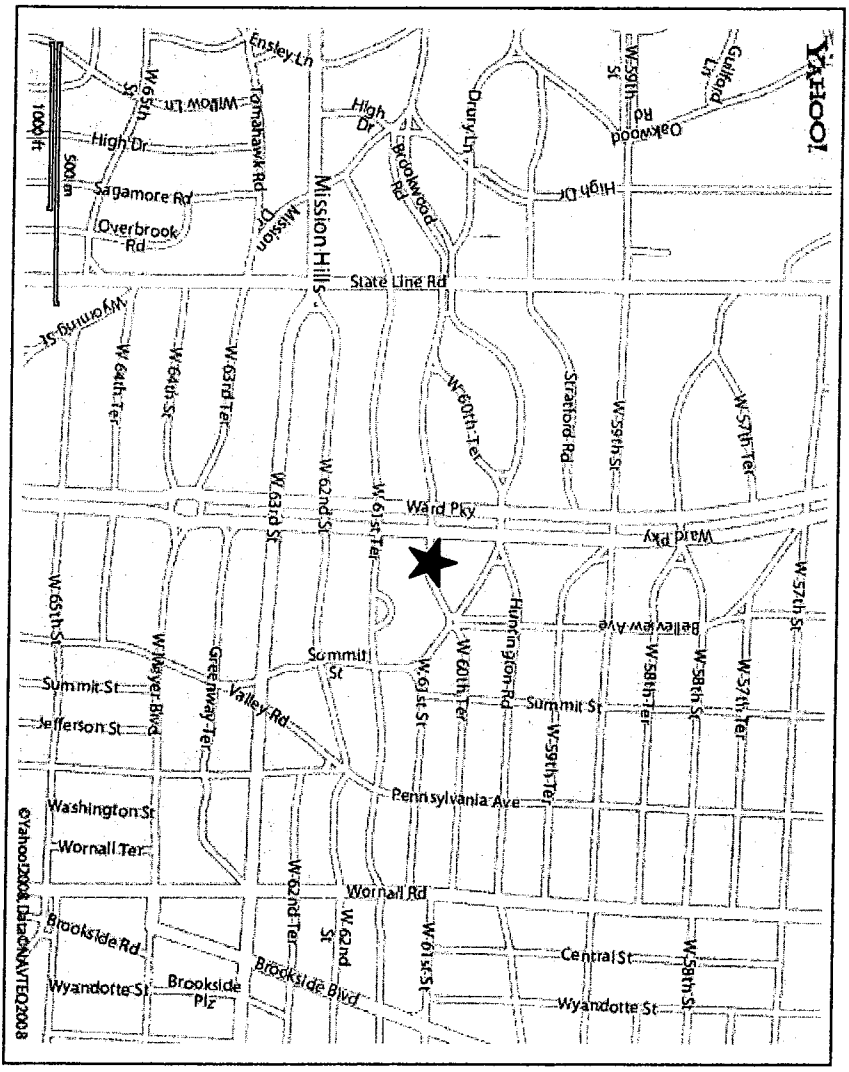

Parking North of Church
Enter at East, rear, entrance

From North of Kansas City:
US-169 South toward Kansas City Downtown
 (US-169 becomes Broadway Blvd)
 Merge onto **I-35 South**
 Take the **Southwest TRFY**, Exit 1A, on the left
 Merge onto Southwest TRFY
 (Southwest TRFY becomes Belleview Ave)
 Turn slight right onto **Ward PKWY/US-56 West**
 Turn left onto **W 61st Street**
 Turn into church parking lot

From West of Kansas City:
 Take **I-70 East**
 Merge onto **I-435 South**
 Take **Shawnee Mission PKWY East**
 (Shawnee Mission PKWY becomes
 US-56E/Brush Creek PKWY)
 Turn right onto **Ward PKWY**
 Turn left onto **W 61st Street**
 Turn into church parking lot

From South of Kansas City:
 Take **I-435 to Wornall RD North**
 Turn left onto **Ward PKWY**
 Turn right onto **West 61st Street**
 Turn right into church parking lot

From East of Kansas City:
 Take **I-70 West**
 Merge onto **I-435 South**, Exit 8A
 Merge onto **MO-350/Blue PKWY**, Exit 66
 Take the **63rd Street** ramp toward Raytown
 Turn right onto **Ward PKWY**
 Turn right onto **W 61st Street**
 Turn into church parking lot